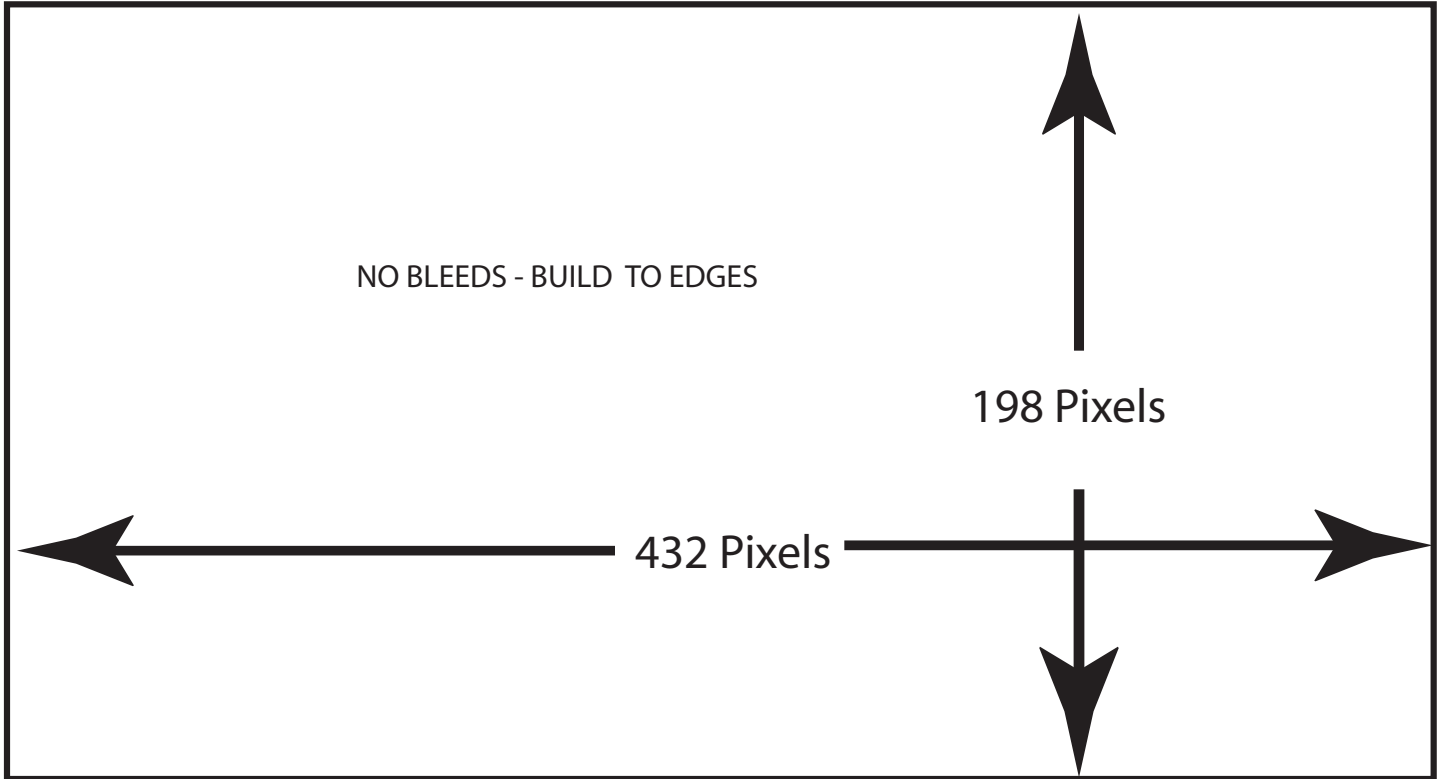

SPEC SHEETS - Hwy 6 & 50 Digital Display

DIGITAL DISPLAY

Finished viewing size = 12' x 24'

File format: Build as .JPG file @ 72 DPI