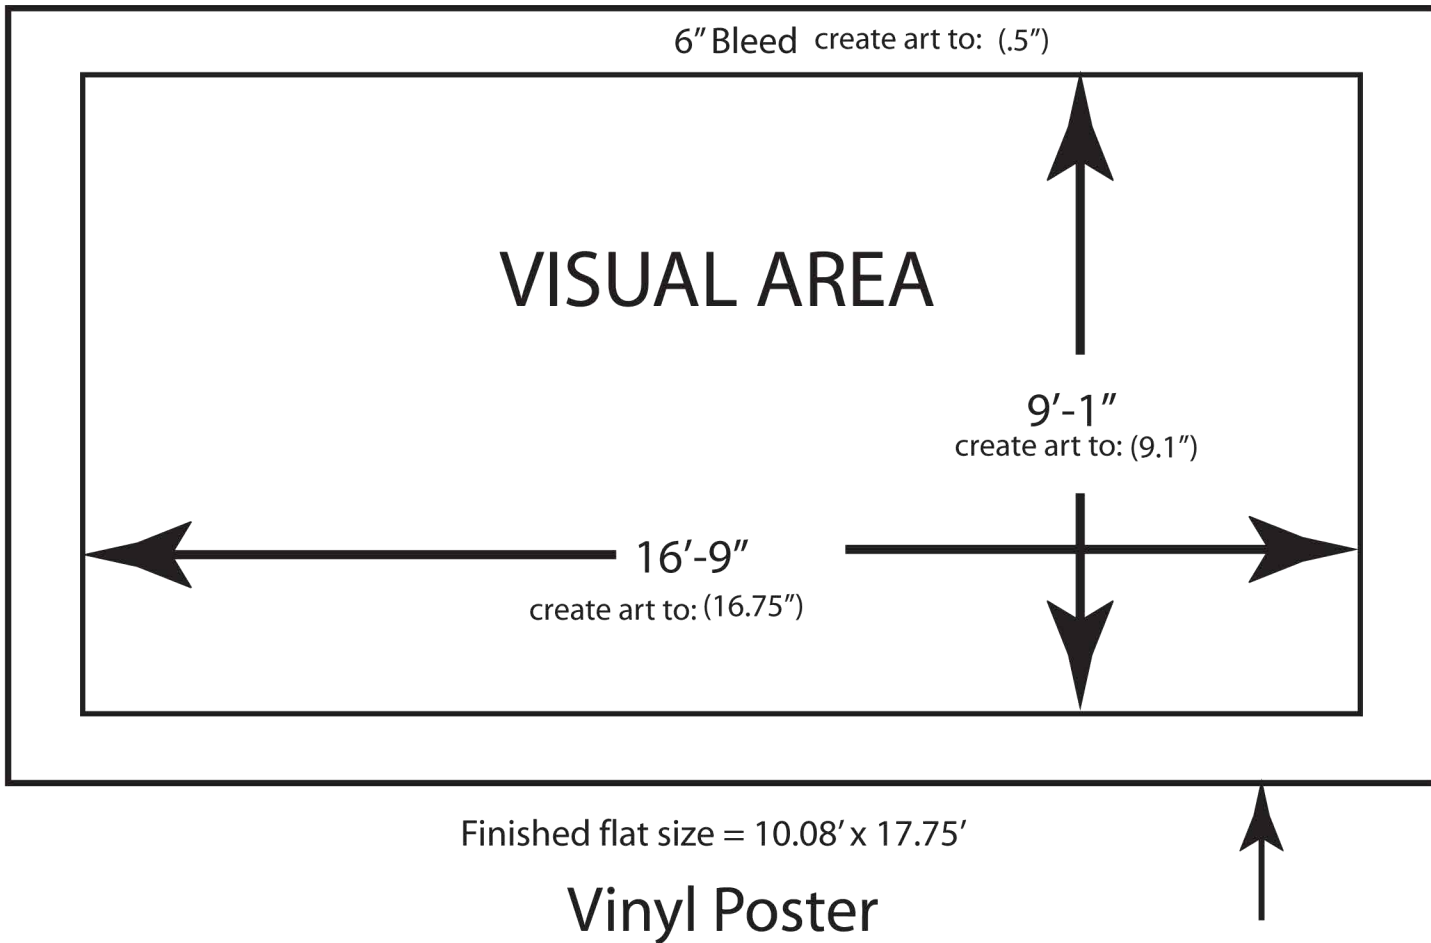

SPEC SHEETS - 32 Road Vinyl Billboards

File format: Build as PDF, EPS or AI file @ 150 DPI at the reduced size (inches scale).